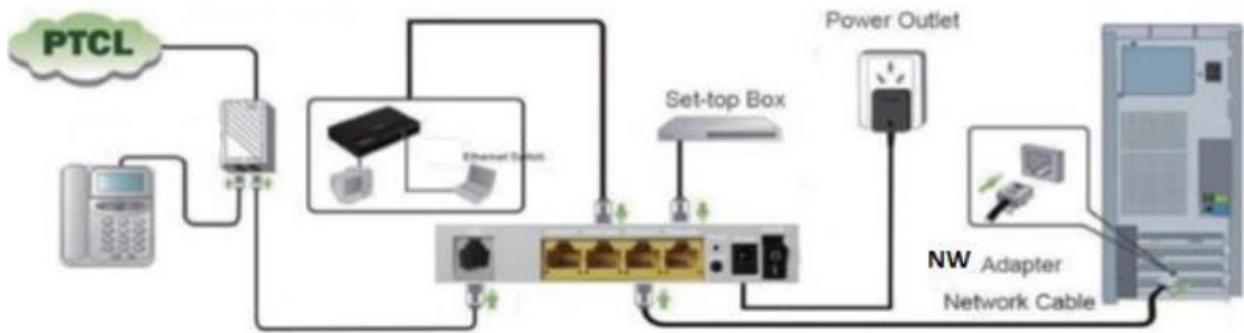

Quick Installation Guide Tenda D301

. Connect the Modem as shown in the following diagram

Step: 1 Open Web Browser and type **192.168.10.1**, in the below screen type User Name "**admin**" and password on the back of your modem (**Last five digits of MAC**)